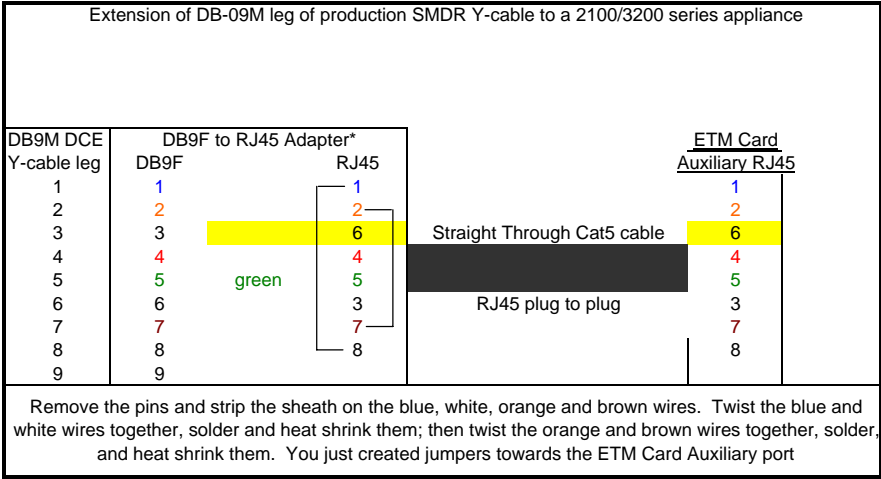

ETM® Communications Appliance Cables

\*NOTE ON ALL DB-XX TO RJ45 ADAPTERS  
THE COLOR CODE REFERENCED IS FOR MOST MAJOR BRANDS  
OF ADAPTERS. YOUR ADAPTER MAY NOT USE THE SAME COLOR  
CODES ON THE WIRING OFF THE RJ45 PINS.

ETM T1/PRI Appliance/Card Telco/PBX Interface to DB15 Male / Female Adapter

CSU DB15 Male	ETM Appliance CO and PBX Ports RJ48C	Signal	Signal	RJ48C	PBX DB15 Female
9	4	R TX	R RX	4	9
1	5	T TX	T RX	5	1
11	1	R1 RX	R1 TX	1	11
3	2	T1 RX	T1 TX	2	3