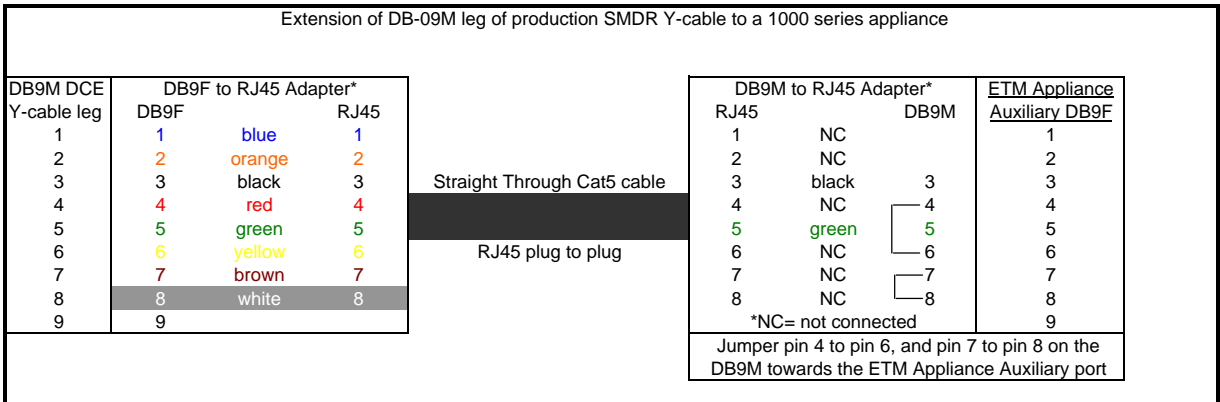

ETM® Communications Appliance Cables

\*NOTE ON ALL DB-XX TO RJ45 ADAPTERS  
THE COLOR CODE REFERENCED IS FOR MOST MAJOR BRANDS  
OF ADAPTERS. YOUR ADAPTER MAY NOT USE THE SAME COLOR  
CODES ON THE WIRING OFF THE RJ45 PINS.

ETM T1/PRI Appliance/Card Telco/PBX Interface to DB15 Male / Female Adapter

CSU DB15 Male	ETM Appliance CO and PBX Ports RJ48C	Signal	Signal	RJ48C	PBX DB15 Female
9	4	R TX	R RX	4	9
1	5	T TX	T RX	5	1
11	1	R1 RX	R1 TX	1	11
3	2	T1 RX	T1 TX	2	3