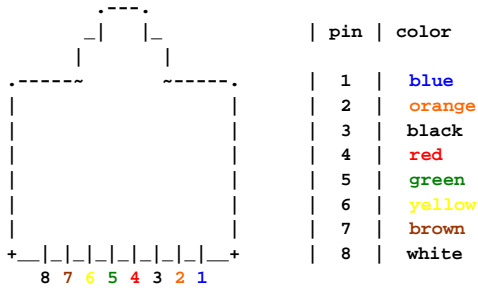

ETM® Communications Appliance Cables

\*NOTE ON ALL DB-XX TO RJ45 ADAPTERS  
THE COLOR CODE REFERENCED IS FOR MOST MAJOR BRANDS  
OF ADAPTERS. YOUR ADAPTER MAY NOT USE THE SAME COLOR  
CODES ON THE WIRING OFF THE RJ45 PINS.