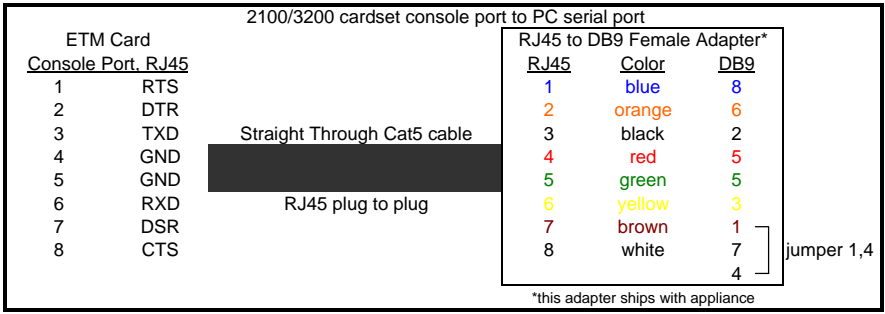

ETM® Communications Appliance Cables

\*NOTE ON ALL DB-XX TO RJ45 ADAPTERS  
THE COLOR CODE REFERENCED IS FOR MOST MAJOR BRANDS  
OF ADAPTERS. YOUR ADAPTER MAY NOT USE THE SAME COLOR  
CODES ON THE WIRING OFF THE RJ45 PINS.